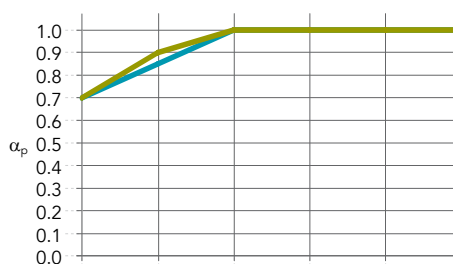

Product Description

- Stone wool inlay encased within an acoustically open film

Application Areas

- Office
- Education
- Leisure
- Retail

Product type	Module size (mm)	Weight (kg/m ²)
Rockfon Bass Plus	1200 x 600 x 50	2.7

Performance

Sound absorption
 α_w : 1.00 (Class A)

Thickness (mm) /
 Suspension (incl. tile - mm)

	125 Hz	250 Hz	500 Hz	1000 Hz	2000 Hz	4000 Hz	α_w	Absorption class	NRC
Blanka A 20mm + Bass Plus - 70 / 200	0.70	0.85	1.00	1.00	1.00	1.00	1.00	A	1.00
Tropic A 20mm + Bass Plus - 70 / 200	0.70	0.90	1.00	1.00	1.00	1.00	1.00	A	1.00