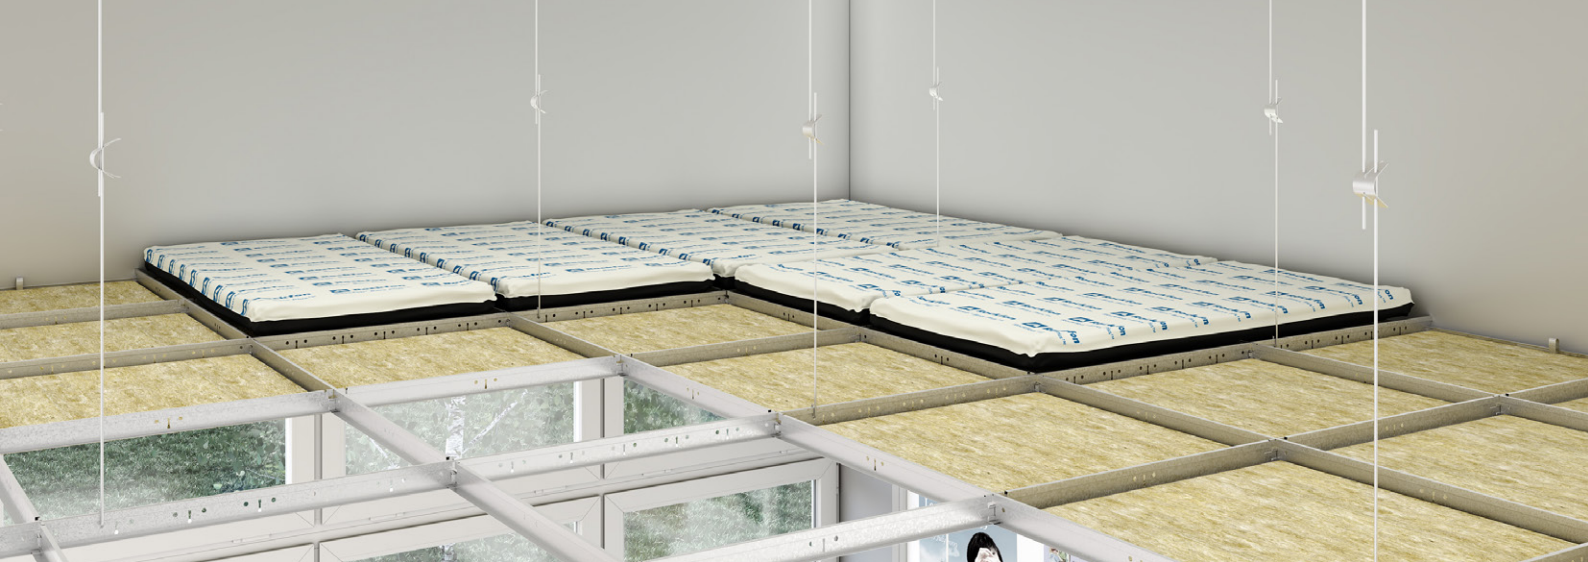

DATASHEET

Rockfon® Bass Plus

Sounds Beautiful

Rockfon® Bass Plus

- A complementary acoustic solution that is ideal for areas that require sound absorption for low frequencies, between 125 Hz & 250 Hz, such as classrooms
- Improves acoustic comfort and increases speech intelligibility when laid on top of a Rockfon ceiling
- It can be combined with an assortment of Rockfon ceiling tiles
- Easy to install without the need to cut the product
- Safest fire safety (Class A1)

Product Description

- Stone wool inlay encased within an acoustically open film

Application Areas

- Office
- Education
- Leisure
- Retail

Product type	Module size (mm)	Weight (kg/m ²)
Rockfon Bass Plus	1200 x 600 x 50	2.7

Performance

Sound absorption
 α_w : 1.00 (Class A)

Thickness (mm) /
 Suspension (incl. tile - mm)

	125 Hz	250 Hz	500 Hz	1000 Hz	2000 Hz	4000 Hz	α_w	Absorption class	NRC
Blanka A 20mm + Bass Plus - 70 / 200	0.70	0.85	1.00	1.00	1.00	1.00	1.00	A	1.00
Tropic A 20mm + Bass Plus - 70 / 200	0.70	0.90	1.00	1.00	1.00	1.00	1.00	A	1.00