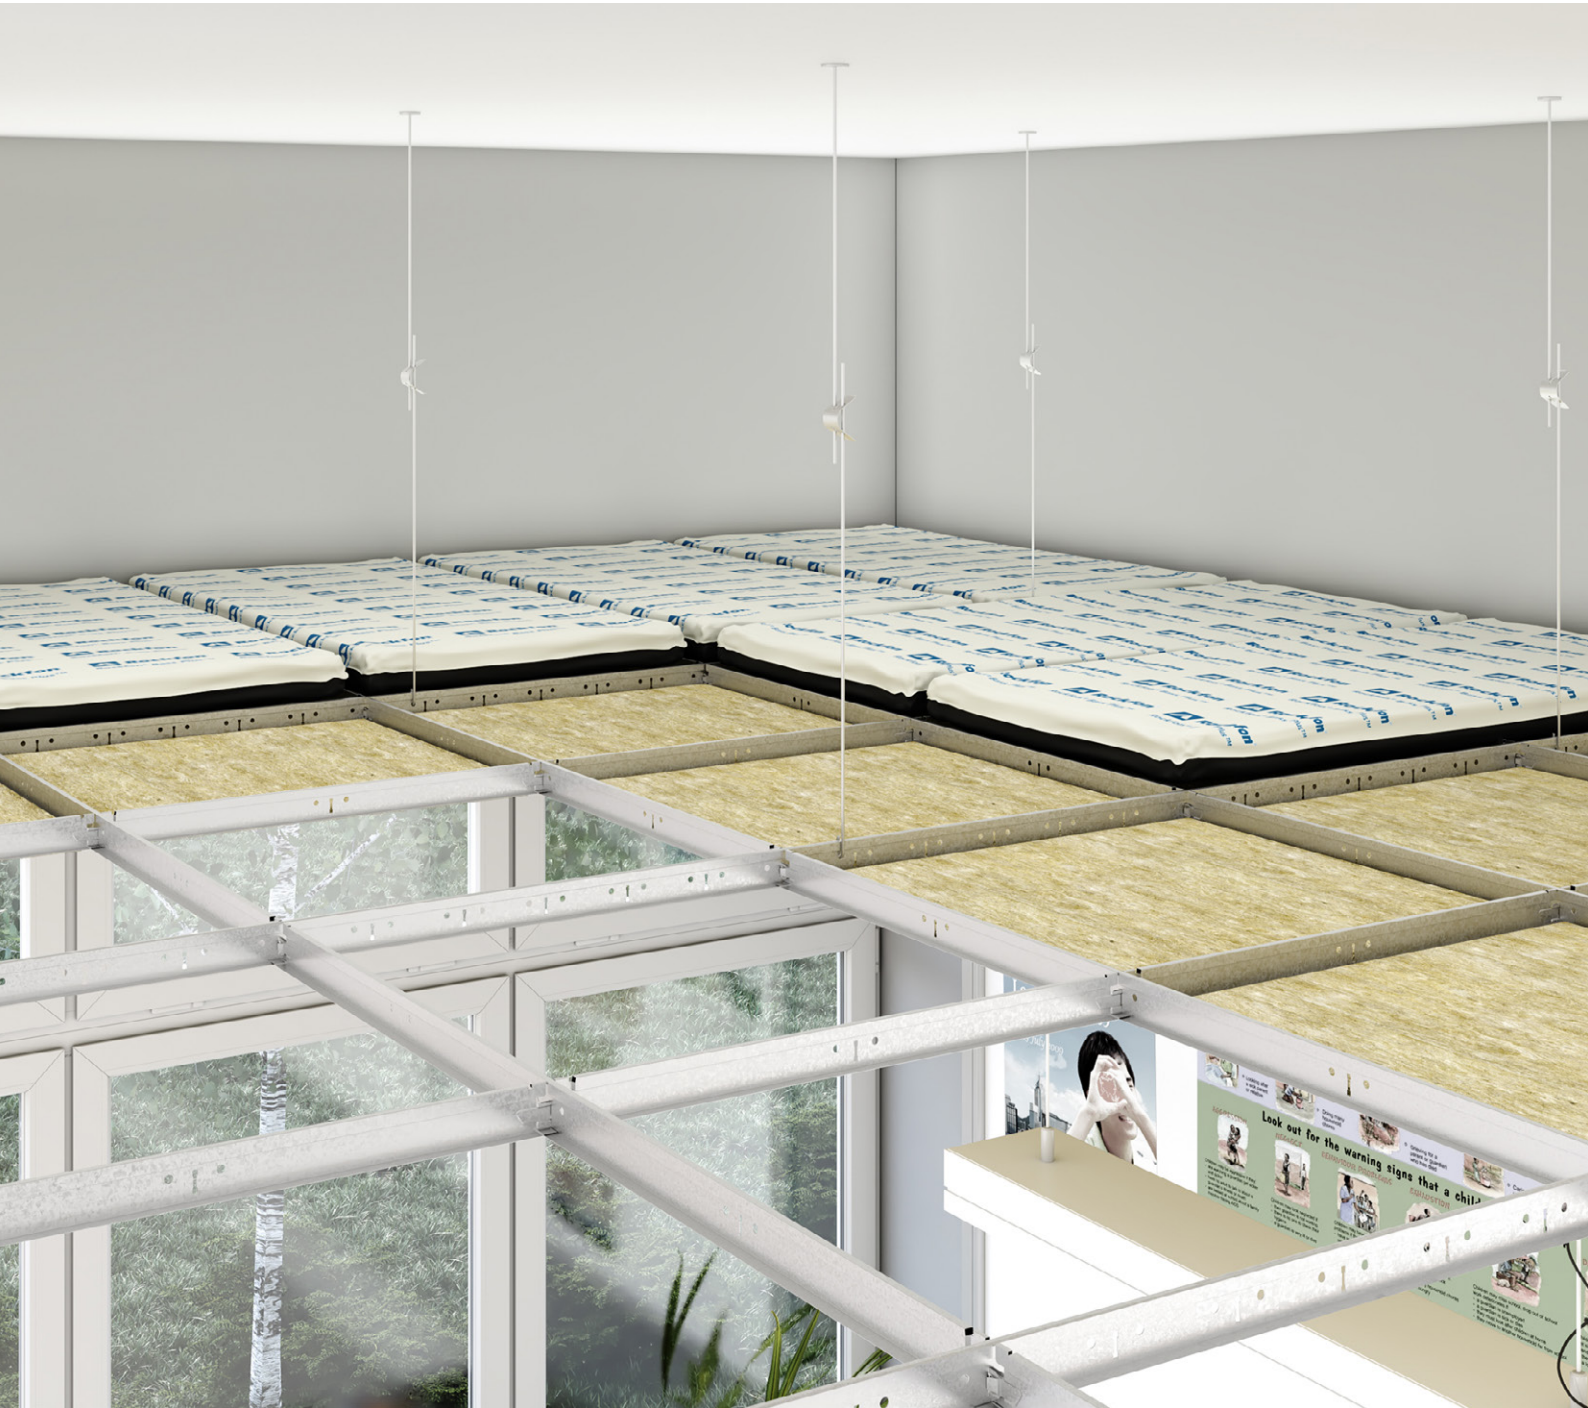

DATASHEET

Rockfon® Bass Plus

Sounds Beautiful

Rockfon® Bass Plus

- A complementary acoustic solution that is ideal for areas that require sound absorption for low frequencies, between 125 Hz & 250 Hz, such as classrooms
- Improves acoustic comfort and increases speech intelligibility when laid on top of a Rockfon ceiling
- It can be combined with an assortment of Rockfon ceiling tiles
- Easy to install without the need to cut the product
- Safest fire safety (Class A1)

Product Description

- Stone wool inlay encased within an acoustically open film

Application Areas

- Office
- Education
- Leisure
- Retail

Product type	Module size (mm)	Weight (kg/m ²)
Rockfon Bass Plus	1200 x 600 x 50	2.7